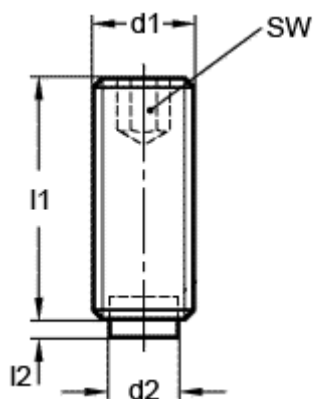

Data Sheet

Article number: 20930637

Description: E+G Grub screw
GN 913.3-M8-16-MS

Measures

$d1$ = M8

$d2$ = 6.0

$l1$ = 16

$l2$ = 1.5

SW = 4.0